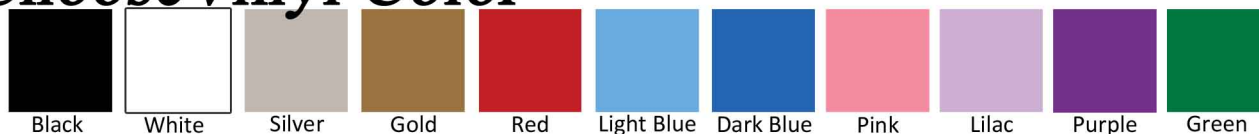

Text Font Options are...

Classic Brady Block

Comic Sans

Monogram Font Options are...

Traditional Monograms are First, Last then Middle Name  
Monograms not available for base rail/side vinyl

5. Choose Vinyl Color