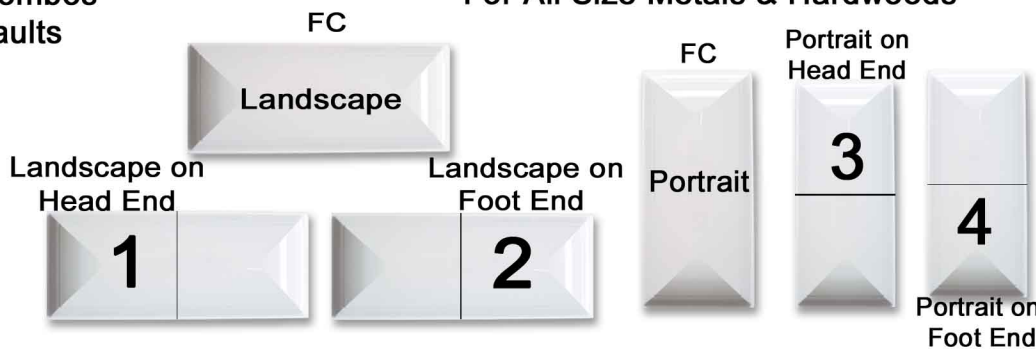

Cherokee Casket Vinyl Personalization

We will send a proof based on the information provided with this form. We will not complete the personalization until it's approved.

Funeral Home Name: _____ Date: _____

Email Address to send proof: _____

1. Choose: Lid Design and/or Base Rail/Side
(circle all that applies)

2. Choose designs: (All options are pictured on pages 38 & 39 of our Volume 10 catalog or visit our website at www.cherokeechildcaskets.com)

Design for Lid _____

Design for
Base Rail or Side _____

3. Choose Vinyl Placement for Lid Design
(Base Rail/Side Vinyl is best fit only)

For 21", 24", 30", 36" & 42" Combos
For P1, P2, P3, P4 & P5 Vaults

For All Size Metals & Hardwoods

*Not Available in
12" Size Combo

4. Choose a Font (All font options shown on pages 36 & 37 of our Volume 10 catalog or you can visit our website at www.cherokeechildcaskets.com)

Text Font Options are...

Classic Brady Block

Comic Sans

Monogram Font Options are...

Traditional Monograms are First, Last then Middle Name
Monograms not available for base rail/side vinyl