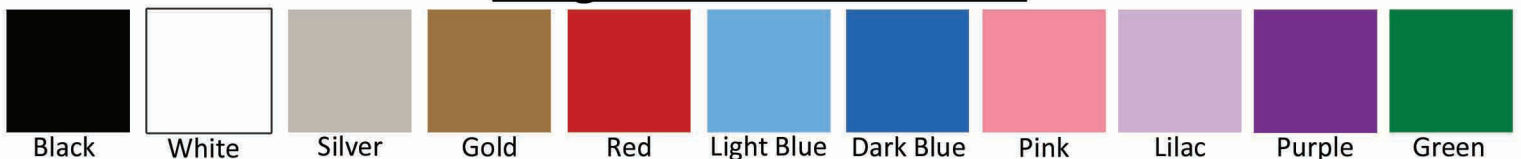

Hand Prints
Also Available in Spanish

Cross & Oval

Safe in His Arms
Also Available in Spanish

Vinyl Colors Available

800-535-8667

Due to photography & printing process colors may not match exactly
Designs subject to change without notice