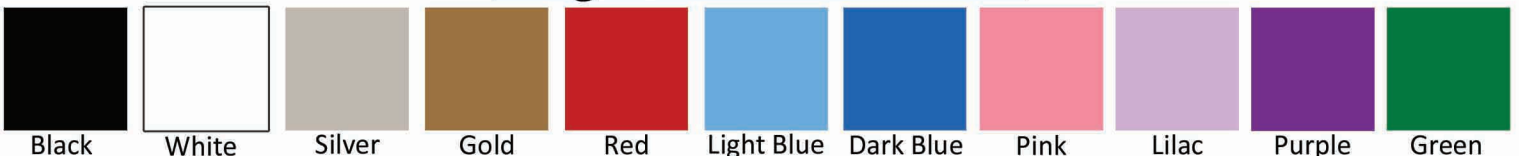

Dinosaur Tracks

Elephants

Superhero with Initial

Slippers

Dogs

Vinyl Colors Available

Standard Panels

Volume 10